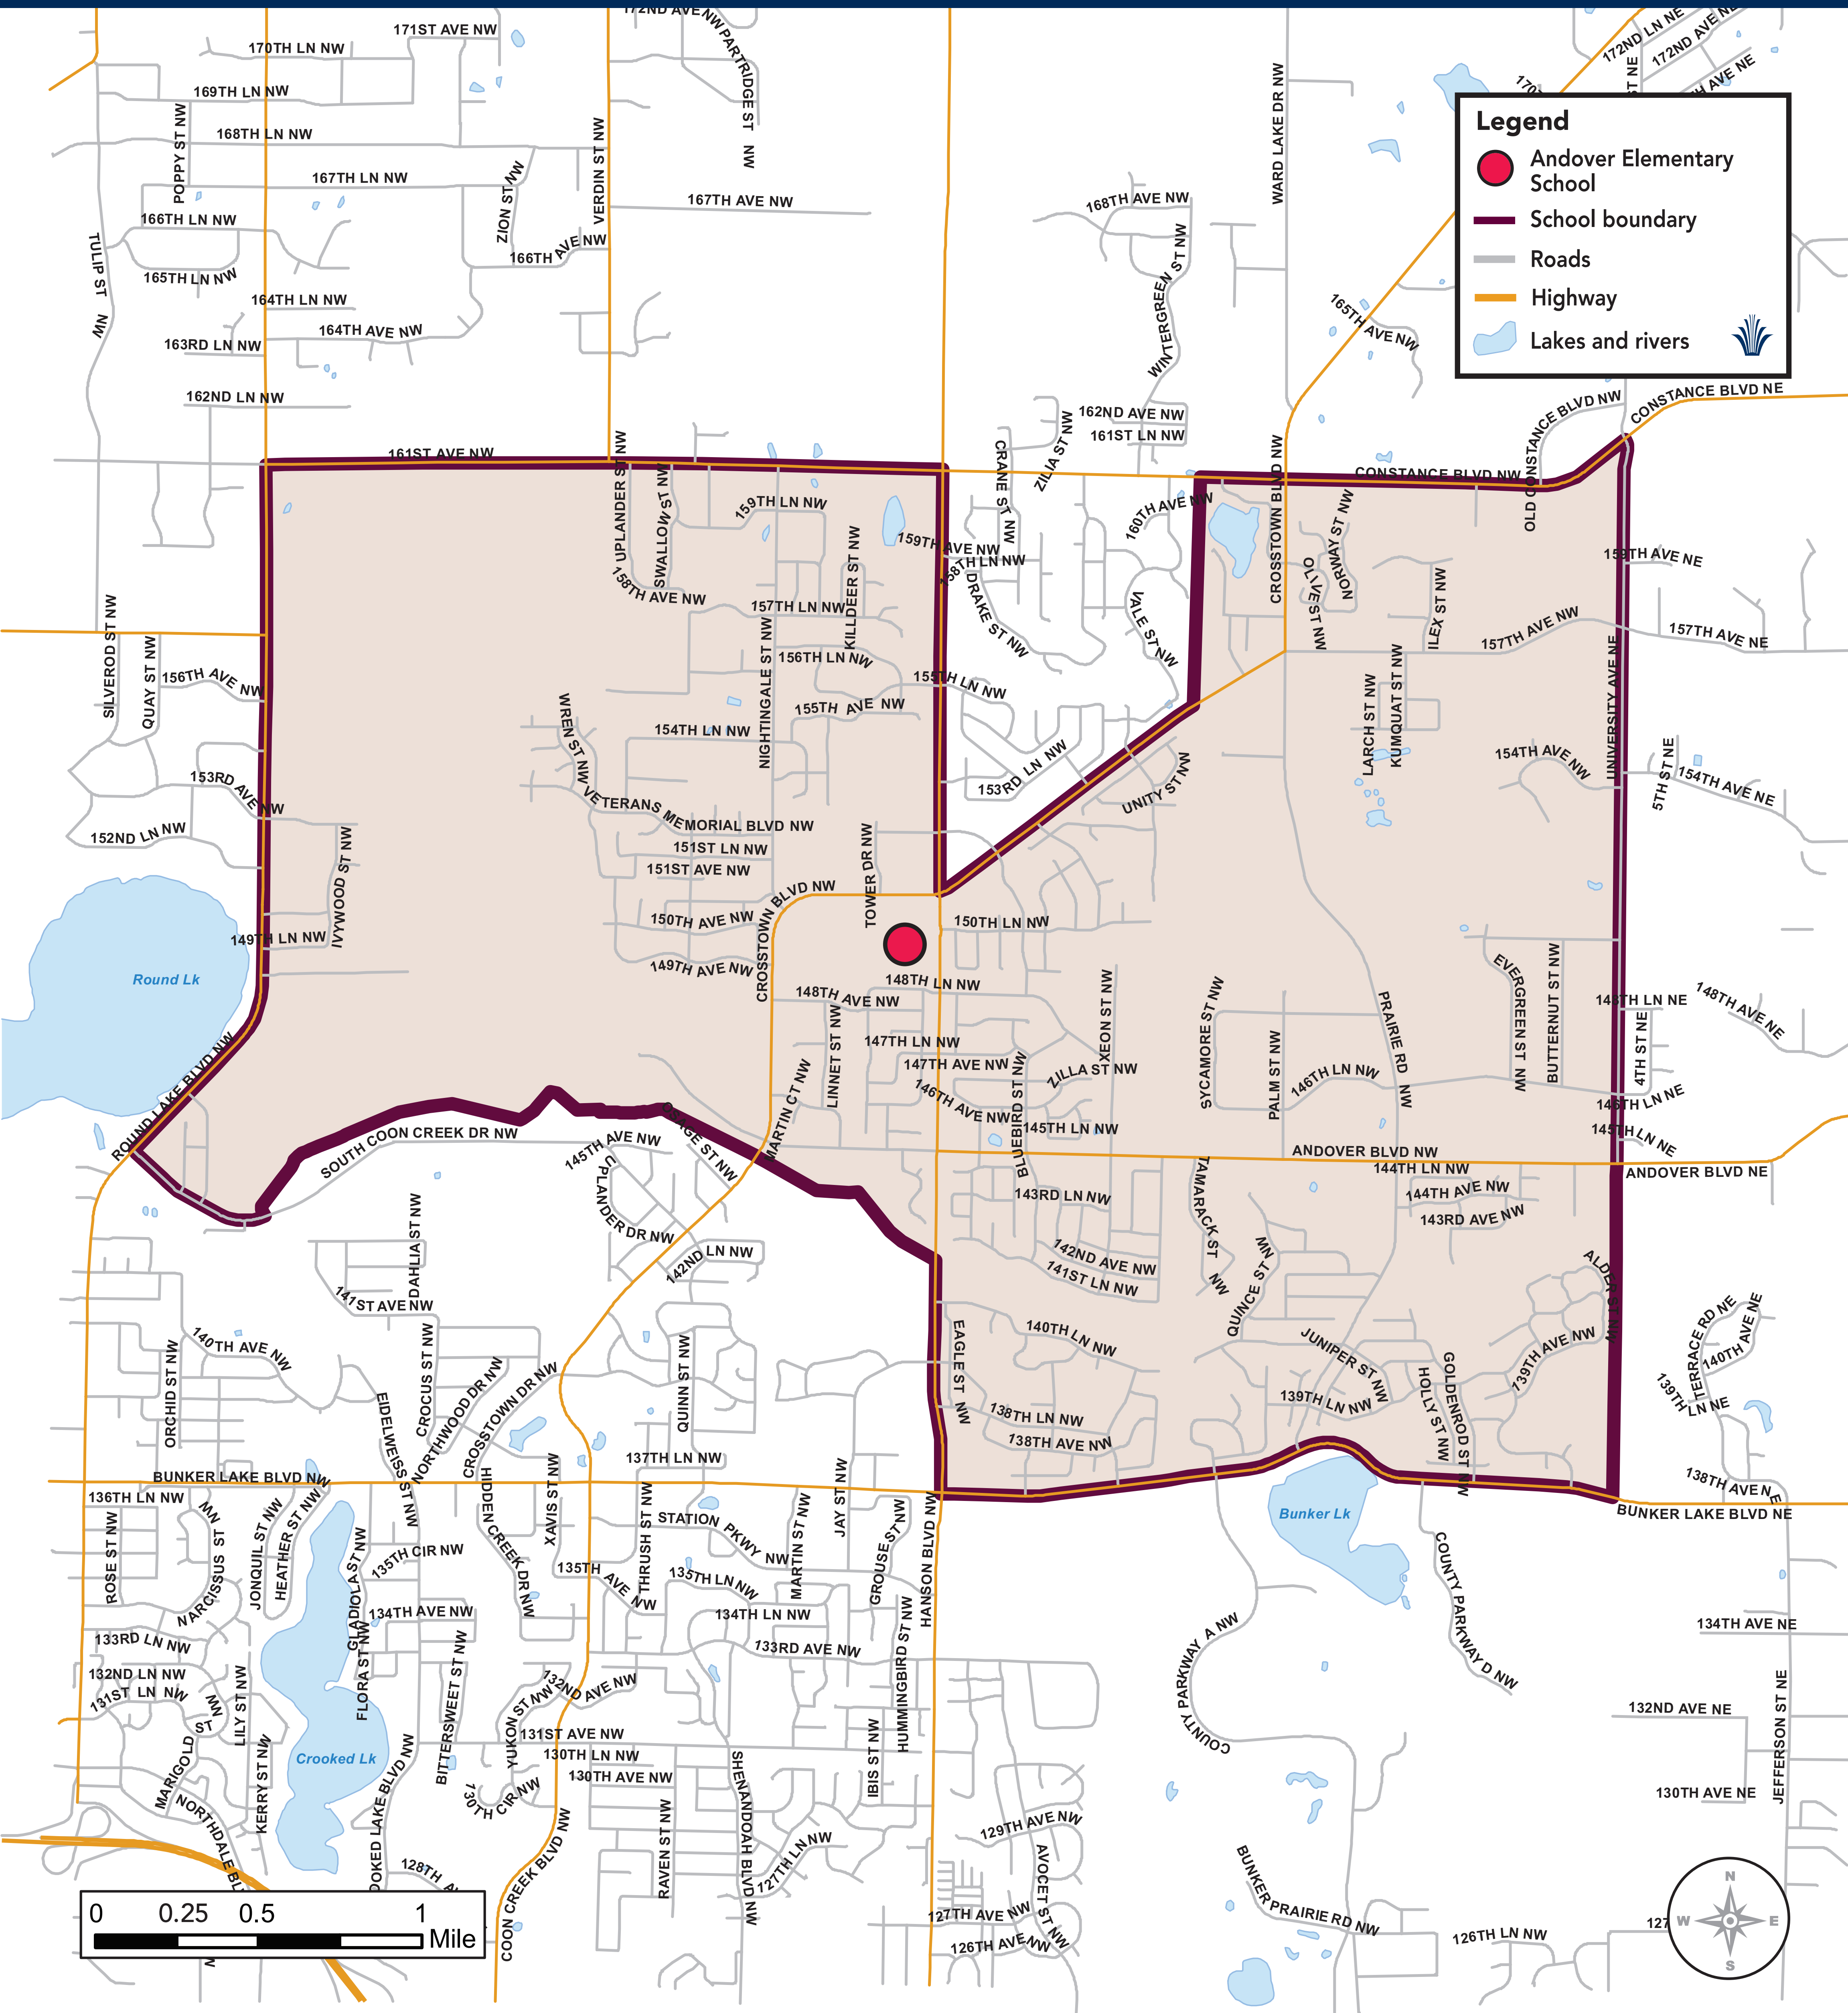

ANDOVER ELEMENTARY SCHOOL

Enrollment area

September 2023

ANDOVER ELEMENTARY SCHOOL
14950 Hanson Blvd. NW, Andover, MN 55304
763-506-1700
ahschools.us/andover